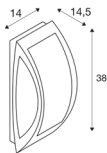

MERIDIAN 2

outdoor wall and ceiling light, TC-(D,H,T,Q)SE, IP54, silver-grey, max. 25W

TECHNICAL DATA

Item no.:	230444
Socket	E27
Number of sockets	1
Primary nominal voltage	220-240V ~50/60Hz mA/V
Width	14 cm
Height	38 cm
Depth	14.5 cm
Net weight	1.251 kg
Gross weight	1.467 kg
IP Code	IP 54
Safety class	I
Assembly	Surface
Assembly details	Ceiling,Wall
Wattage	25 W
Color	grey
BIG WHITE Page	1