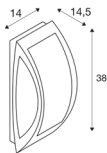

MERIDIAN 2

outdoor wall and ceiling light, TC-(D,H,T,Q)SE, IP54, anthracite, max. 25W

TECHNICAL DATA

Item no.:	230445
Socket	E27
Number of sockets	1
Primary nominal voltage	220-240V ~50/60Hz mA/V
Width	14 cm
Height	38 cm
Depth	14.5 cm
Net weight	1.293 kg
Gross weight	1.491 kg
IP Code	IP 54
Safety class	I
Assembly	Surface
Assembly details	Ceiling,Wall
Wattage	25 W
Color	anthracite
BIG WHITE Page	1