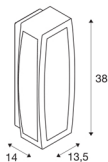

MERIDIAN BOX 2

outdoor wall light, TC-(D,H,T,Q)SE, rust, max. 25W, transparent plastic

TECHNICAL DATA

Item no.:	230657
Socket	E27
Number of sockets	1
Primary nominal voltage	220-240V ~50/60Hz mA/V
Width	13.5 cm
Height	38 cm
Depth	14 cm
Net weight	1.756 kg
Gross weight	1.964 kg
IP Code	IP 54
Safety class	I
Assembly	Surface
Assembly details	Wall
Wattage	25 W
Color	rust
BIG WHITE Page	630