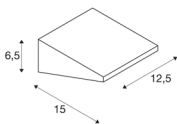

IPERI WALL

outdoor wall light, LED, 4000K, IP44, anthracite, 48 LEDs, 5W

TECHNICAL DATA

Item no.:	231315
Primary nominal voltage	220-240V ~50/60Hz mA/V
Width	12.5 cm
Height	6.5 cm
Depth	15 cm
Net weight	0.501 kg
Gross weight	0.61 kg
IP Code	IP 44
Safety class	II
Assembly	Surface
Assembly details	Wall
Wattage	4.5 W
Lumen	400 lm
Colour temperature	4000 Kelvin
Color	anthracite
CRI	80
LXXBXX data	L70B50
Ambient temperature	40 °C
Minimum ambient temperature	-25 °C
Maximum ambient temperature	40 °C
BIG WHITE Page	662