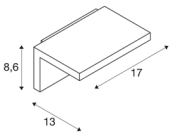

## TECHNICAL DATA

Item no.:	231351
Primary nominal voltage	220-240V ~50/60Hz mA/V
Secondary power / secondary voltage	80mA
Width	17 cm
Height	8.6 cm
Depth	13 cm
Net weight	0.659 kg
Gross weight	0.778 kg
IP Code	IP 44
Safety class	I
Impact resistance class	IK02
Assembly	Surface
Assembly details	Wall
Wattage	6.8 W
Lumen	550 lm
Colour temperature	3000 Kelvin
Beam angle	120 °
Color	white
CRI	80
LXXBXX data	L70B50
Minimum ambient temperature	-20 °C
Maximum ambient temperature	40 °C