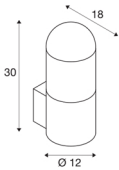

C-POL WALL

outdoor wall light, TC-(D,H,T,Q)SE, IP54, anthracite, max. 24W

TECHNICAL DATA

Item no.:	231465
Socket	E27
Number of sockets	1
Primary nominal voltage	220-240V ~50/60Hz mA/V
Width	12 cm
Height	30 cm
Depth	18 cm
Net weight	1.648 kg
Gross weight	1.826 kg
IP Code	IP 54
Safety class	I
Assembly	Surface
Assembly details	Wall
Wattage	24 W
Color	anthracite
BIG WHITE Page	659