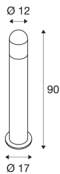

C-POL

outdoor floor stand, TC-(D,H,T,Q)SE, IP54, anthracite, max. 24W

TECHNICAL DATA

Item no.:	231475
Socket	E27
Number of sockets	1
Primary nominal voltage	220-240V ~50/60Hz mA/V
Height	90 cm
Diameter	12 cm
Net weight	3.01 kg
Gross weight	3.788 kg
IP Code	IP 54
Safety class	I
Impact resistance class	IK03
Assembly	Surface
Assembly details	Ground
Wattage	24 W
Color	anthracite
BIG WHITE Page	566