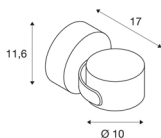

SITRA 360 WL

outdoor wall light, TCR-TSE, IP44, anthracite, max. 9W

This wall and ceiling light of the SITRA 360 WL made from aluminium is suitable for almost all outdoor lighting requirements by a built-in rotatable and tiltable lamp head and IP44 protection class. The electrical connection of the two colour versions available is made directly to the 230V mains supply. The SITRA 360 WL also includes floor stands as well as spike luminaires and can therefore be used universally.

TECHNICAL DATA

Item no.:	231515
Socket	GX53
Lamp	TCR-TSE
Number of sockets	1
Lamps included	No
Primary nominal voltage	220-240V ~50/60Hz mA/V
Tilt range	90 °
Horizontal rotation range	90 °
Height	11.6 cm
Diameter	10 cm
Depth	17 cm
Net weight	0.983 kg
Gross weight	1.084 kg
IP Code	IP 44
Safety class	I
Assembly	Surface
Assembly details	Ceiling,Wall
Wattage	9 W
Color	anthracite
BIG WHITE Page	684