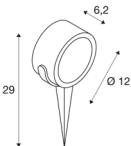

## SITRA EARTH 360

outdoor spike luminaire, single-headed, TCR-TSE, IP44, anthracite, max. 9W

This spike luminaire of the SITRA 360 SPIKE made from aluminium is suitable for almost all outdoor lighting requirements by a built-in rotatable and tiltable lamp head and IP44 protection class. The electrical connection is made using the connection lead and mains plug to the 230V mains supply. The SITRA 360 SPIKE also includes floor stands, wall and ceiling lights and can therefore be used universally.

## TECHNICAL DATA

Item no.:	231525
Socket	GX53
Lamp	TCR-TSE
Number of sockets	1
Lamps included	No
Primary nominal voltage	220-240V ~50/60Hz mA/V
Tilt range	90 °
Length	12 cm
Width	6.2 cm
Height	12 cm
Net weight	0.688 kg
Gross weight	0.792 kg
IP Code	IP 44
Safety class	I
Impact resistance class	IK04
Impact resistance	0,5 Joule
Assembly	Surface
Assembly details	Ground
Wattage	9 W
Color	anthracite
BIG WHITE Page	602