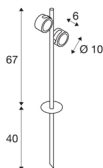

SITRA 360 SL SPIKE

outdoor spike luminaire, double-headed, TCR-TSE, IP44, anthracite, max. 18W

This spike lamp SITRA 360 SL SPIKE is made from aluminium and is suitable for almost all outdoor lighting requirements by two incorporated, multi-directional adjustable lamp heads and IP44 rating. The electrical connection is made using the connection lead and mains plug to the 230V mains supply. The SITRA 360 SL SPIKE also includes floor stands, wall and ceiling lights and can therefore be used universally.

TECHNICAL DATA

Item no.:	231535
Socket	GX53
Lamp	TCR-TSE
Number of sockets	2
Lamps included	No
Primary nominal voltage	220-240V ~50/60Hz mA/V
Tilt range	90 °
Horizontal rotation range	90 °
Length	28 cm
Width	11.6 cm
Height	67 cm
Net weight	1.835 kg
Gross weight	2.675 kg
IP Code	IP 44
Safety class	I
Impact resistance class	IK04
Impact resistance	0,5 Joule
Assembly	Surface
Assembly details	Ground
Wattage	9 W
Color	anthracite
BIG WHITE Page	603