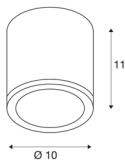

SITRA

outdoor ceiling light, TCR-TSE, IP44, round, white, max. 9W

The SITRA ceiling light is made from aluminium and glass, which covers the lamp. It is suitable for use outdoors thanks to its IP44 protection class. With its built-in GX53 socket, the luminaire is suitable for both LED and energy-saving lamps. The electrical connection of the luminaire, which comes in three colours, is directly to the 230V mains supply.

TECHNICAL DATA

Item no.:	231541
Socket	GX53
Lamp	TCR-TSE
Number of sockets	1
Lamps included	No
Primary nominal voltage	220-240V ~50/60Hz mA/V
Height	11 cm
Diameter	10 cm
Net weight	0.713 kg
Gross weight	0.777 kg
IP Code	IP 44
Safety class	I
Assembly	Surface
Assembly details	Ceiling
Wattage	9 W
Color	white
BIG WHITE Page	679