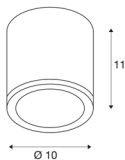

## SITRA

outdoor ceiling light, TCR-TSE, IP44, round, anthracite, max. 9W

The SITRA ceiling light is made from aluminium and glass, which covers the lamp. It is suitable for use outdoors thanks to its IP44 protection class. With its built-in GX53 socket, the luminaire is suitable for both LED and energy-saving lamps. The electrical connection of the luminaire, which comes in three colours, is directly to the 230V mains supply.

## TECHNICAL DATA

Item no.:	231545
Socket	GX53
Lamp	TCR-TSE
Number of sockets	1
Lamps included	No
Primary nominal voltage	220-240V ~50/60Hz mA/V
Height	11 cm
Diameter	10 cm
Net weight	0.699 kg
Gross weight	0.756 kg
IP Code	IP 44
Safety class	I
Assembly	Surface
Assembly details	Ceiling
Wattage	9 W
Color	anthracite
BIG WHITE Page	679