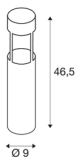

## SLOTS 45

outdoor floor stand, LED, 3000K, anthracite, Ø/H  
 9/46.5 cm, max. 6.3W

In the SLOTS 45 floor stand made from aluminium, the incorporated COB LED module generates an indirectly radiating warm white light. With protection class IP44, it is suitable for outdoor use. As an option, a screw set as well as a connection box for safe electrical connection is available within the round bollard. A concrete anchor set is included.

## TECHNICAL DATA

Item no.:	231815
Primary nominal voltage	220-240V ~50/60Hz mA/V
Height	46.5 cm
Diameter	9 cm
Net weight	1.329 kg
Gross weight	1.619 kg
IP Code	IP 44
Safety class	I
Assembly	Surface
Assembly details	Ground
Wattage	4.5 W
Lumen	200 lm
Colour temperature	3000 Kelvin
Beam angle	68 °
Color	anthracite
CRI	80
LXXBXX data	L70B50
Minimum ambient temperature	-20 °C
Maximum ambient temperature	45 °C
BIG WHITE Page	570