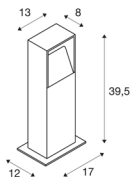

LOGS 40

outdoor floor stand, LED, 3000K, IP44, square, anthracite, L/W/H 13/8/39.5 cm, 8W

TECHNICAL DATA

Item no.:	232115
Primary nominal voltage	220-240V ~50/60Hz mA/V
Secondary power / secondary voltage	500mA
Width	13 cm
Height	39.5 cm
Depth	8 cm
Net weight	2.021 kg
Gross weight	2.714 kg
IP Code	IP 65
Safety class	I
Assembly	Surface
Assembly details	Ground
Wattage	9.5 W
Lumen	570 lm
Colour temperature	3000 Kelvin
Color	anthracite
CRI	80
LXXBXX data	L70B50
Maximum ambient temperature	40 °C
BIG WHITE Page	517