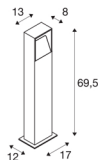

LOGS 70

outdoor floor stand, LED, 3000K, IP44, square, anthracite, L/W/H 13/8/69,5 cm, 8W

TECHNICAL DATA

Item no.:	232125
Primary nominal voltage	220-240V ~50/60Hz mA/V
Secondary power / secondary voltage	500mA
Width	13 cm
Height	69.5 cm
Depth	8 cm
Net weight	2.901 kg
Gross weight	3.98 kg
IP Code	IP 65
Safety class	I
Assembly	Surface
Assembly details	Ground
Wattage	9.5 W
Lumen	570 lm
Colour temperature	3000 Kelvin
Color	anthracite
CRI	80
LXXBXX data	L70B50
Maximum ambient temperature	40 °C
BIG WHITE Page	517