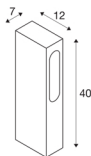

SLOTBOX 40

outdoor floor stand, LED, 3000K, IP44, square, anthracite, L/W/H 12/7/40, 4W

TECHNICAL DATA

Item no.:	232135
Primary nominal voltage	100-277V ~50/60Hz mA/V
Secondary power / secondary voltage	700mA
Length	7 cm
Width	12 cm
Height	40 cm
Net weight	1.563 kg
Gross weight	1.851 kg
IP Code	IP 44
Safety class	II
Impact resistance class	IK04
Impact resistance	0,5 Joule
Assembly	Surface
Assembly details	Ground
Wattage	8 W
Lumen	160 lm
Colour temperature	3000 Kelvin
Color	anthracite
LXXBXX data	L70B50
Minimum ambient temperature	-20 °C
Maximum ambient temperature	30 °C
BIG WHITE Page	574