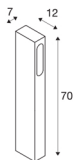

SLOTBOX 70

outdoor floor stand, LED, 3000K, IP44, square, anthracite, L/W/H 12/7/70, 4W

TECHNICAL DATA

Item no.:	232145
Primary nominal voltage	100-277V ~50/60Hz mA/V
Secondary power / secondary voltage	700mA
Length	7 cm
Width	12 cm
Height	70 cm
Net weight	2.163 kg
Gross weight	2.627 kg
IP Code	IP 44
Safety class	II
Impact resistance class	IK04
Impact resistance	0,5 Joule
Assembly	Surface
Assembly details	Ground
Wattage	8.7 W
Lumen	160 lm
Colour temperature	3000 Kelvin
Color	anthracite
LXXBXX data	L70B50
Minimum ambient temperature	-20 °C
Maximum ambient temperature	30 °C
BIG WHITE Page	574