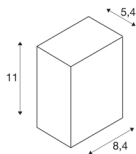

QUAD 1 XL

wall light, LED, 3000K, IP44, square, white, 3.2W

The QUAD 1 XL wall light is available in several colours, and fitted with a powerful, warm white LED. The electrical connection of the aluminium luminaire is made directly to the 230V mains supply using the built-in driver. Thanks to its IP44 protection class, the luminaire is suitable for outdoor use.

TECHNICAL DATA

Item no.:	232431
Number of different light outlets	1
Primary nominal voltage	100-277V ~50/60Hz mA/V
Secondary power / secondary voltage	350mA
Width	8.4 cm
Height	11 cm
Depth	5.4 cm
Net weight	0.639 kg
Gross weight	0.678 kg
IP Code	IP 44
Safety class	I
Impact resistance class	IK05
Assembly	Surface
Assembly details	Wall
Wattage	4.5 W
Lumen	290 lm
Colour temperature	3000 Kelvin
Beam angle	110 °
Color	white
LXXBXX data	L70B50
Minimum ambient temperature	-20 °C
Maximum ambient temperature	50 °C