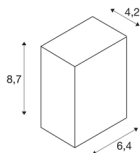

QUAD 1

wall light, LED, 3000K, IP44, square, white, 4.6W

The QUAD 1 wall light is available in several colours, and fitted with a powerful, warm white power LED. The electrical connection of the aluminium luminaire is made directly to the 230V mains supply using the built-in driver. Thanks to its IP44 protection class, the luminaire is suitable for outdoor use.

TECHNICAL DATA

Item no.:	232461
Number of different light outlets	1
Primary nominal voltage	200-240V ~50/60Hz mA/V
Secondary power / secondary voltage	700mA
Width	6.4 cm
Height	8.7 cm
Depth	4.2 cm
Net weight	0.321 kg
Gross weight	0.354 kg
IP Code	IP 44
Safety class	I
Assembly	Surface
Assembly details	Wall
Wattage	4.6 W
Lumen	100 lm
Colour temperature	3000 Kelvin
Beam angle	90 °
Color	white
CRI	80
LXXBXX data	L70B50
BIG WHITE Page	633