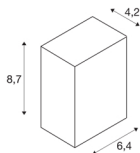

QUAD 1

wall light, LED, 3000K, IP44, square, anthracite, 4.6W

The QUAD 1 wall light is available in several colours, and fitted with a powerful, warm white power LED. The electrical connection of the aluminium luminaire is made directly to the 230V mains supply using the built-in driver. Thanks to its IP44 protection class, the luminaire is suitable for outdoor use.

TECHNICAL DATA

Item no.:	232465
Number of different light outlets	1
Primary nominal voltage	200-240V ~50/60Hz mA/V
Secondary power / secondary voltage	700mA
Width	6.4 cm
Height	8.7 cm
Depth	4.2 cm
Net weight	0.313 kg
Gross weight	0.349 kg
IP Code	IP 44
Safety class	I
Assembly	Surface
Assembly details	Wall
Wattage	4.6 W
Lumen	80 lm
Colour temperature	3000 Kelvin
Beam angle	90 °
Color	anthracite
CRI	80
LXXBXX data	L70B50
BIG WHITE Page	633