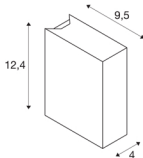

QUAD 2

wall light, LED, 3000K, IP44, square, up/down, white, 6W

TECHNICAL DATA

Item no.:	232471
Number of different light outlets	2
Primary nominal voltage	100-277V ~50/60Hz mA/V
Secondary power / secondary voltage	700mA
Width	4 cm
Height	12.4 cm
Depth	9.5 cm
Net weight	0.647 kg
Gross weight	0.7 kg
IP Code	IP 44
Safety class	I
Assembly	Surface
Assembly details	Wall
Wattage	6.4 W
Lumen	250 lm
Colour temperature	3000 Kelvin
Beam angle	60 °
Color	white
LXXBXX data	L70B50
Minimum ambient temperature	-20 °C
Maximum ambient temperature	50 °C
BIG WHITE Page	634