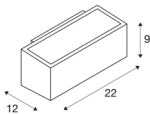

## BOX

outdoor wall light, QT-DE12, IP44, square, up/down, anthracite, max. 80W

Single-headed wall light BOX consisting of aluminium and glass that covers the two light outlets opposite to one another (UP/DOWN). It is protection class IP44 and suitable for outdoor use. The electrical connection of the luminaire, which comes in various colours, is made directly to the 230V mains supply.

## TECHNICAL DATA

Item no.:	232485
Socket	R7s 78mm
Lamp	QT-DE12
Number of sockets	1
Lamps included	No
Number of different light outlets	2
Primary nominal voltage	220-240V ~50/60Hz mA/V
Width	22 cm
Height	9 cm
Depth	12 cm
Net weight	1.291 kg
Gross weight	1.391 kg
IP Code	IP 44
Safety class	I
Assembly	Surface
Assembly details	Wall
Wattage	80 W
Color	anthracite
BIG WHITE Page	652