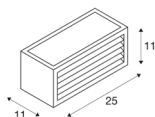

BOX-L

outdoor wall light, TC-(D,H,T,Q)SE, IP44, square, white, max. 18W

Single-headed BOX-L wall light consists of painted aluminium and frosted acrylic, which covers the three light outlets. It is protection class IP44 and suitable for outdoor use. The electrical connection of the luminaire, which comes in various colours, is made directly to the 230V mains supply.

TECHNICAL DATA

| | |
|-----------------------------------|------------------------|
| Item no.: | 232491 |
| Socket | E27 |
| Number of sockets | 1 |
| Number of different light outlets | 2 |
| Primary nominal voltage | 220-240V ~50/60Hz mA/V |
| Width | 25 cm |
| Height | 11 cm |
| Depth | 11 cm |
| Net weight | 1.215 kg |
| Gross weight | 1.329 kg |
| IP Code | IP 54 |
| Safety class | I |
| Assembly | Surface |
| Assembly details | Wall |
| Wattage | 18 W |
| Color | white |
| BIG WHITE Page | 652 |