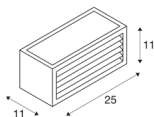

## BOX-L

outdoor wall light, TC-(D,H,T,Q)SE, IP44, square, anthracite, max. 18W

Single-headed BOX-L wall light consists of painted aluminium and frosted acrylic, which covers the three light outlets. It is protection class IP44 and suitable for outdoor use. The electrical connection of the luminaire, which comes in various colours, is made directly to the 230V mains supply.

## TECHNICAL DATA

Item no.:	232495
Socket	E27
Number of sockets	1
Number of different light outlets	2
Primary nominal voltage	220-240V ~50/60Hz mA/V
Width	25 cm
Height	11 cm
Depth	11 cm
Net weight	1.144 kg
Gross weight	1.264 kg
IP Code	IP 54
Safety class	I
Assembly	Surface
Assembly details	Wall
Wattage	18 W
Color	anthracite
BIG WHITE Page	652