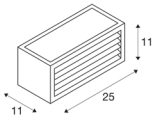

## BOX-L

outdoor wall light, TC-(D,H,T,Q)SE, IP44, square, rust, max. 18W

Single-headed BOX-L wall light consists of painted aluminium and frosted acrylic, which covers the three light outlets. It is protection class IP44 and suitable for outdoor use. The electrical connection of the luminaire, which comes in various colours, is made directly to the 230V mains supply.

## TECHNICAL DATA

Item no.:	232497
Socket	E27
Number of sockets	1
Number of different light outlets	2
Primary nominal voltage	220-240V ~50/60Hz mA/V
Width	25 cm
Height	11 cm
Depth	11 cm
Net weight	1.199 kg
Gross weight	1.319 kg
IP Code	IP 54
Safety class	I
Assembly	Surface
Assembly details	Wall
Wattage	18 W
Color	rust
BIG WHITE Page	652