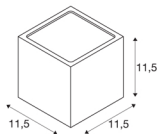

SITRA CUBE

outdoor wall light, TCR-TSE, IP44, white, max. 18W

TECHNICAL DATA

Item no.:	232531
Socket	GX53
Lamp	TCR-TSE
Number of sockets	2
Lamps included	No
Number of different light outlets	2
Primary nominal voltage	220-240V ~50/60Hz mA/V
Width	10.8 cm
Height	11.5 cm
Depth	11 cm
Net weight	1.228 kg
Gross weight	1.303 kg
IP Code	IP 44
Safety class	I
Assembly	Surface
Assembly details	Wall
Wattage	9 W
Color	white
BIG WHITE Page	622