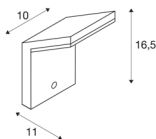

ORDI

outdoor wall light, LED, 3000K, anthracite, with sensor

TECHNICAL DATA

Item no.:	232915
Primary nominal voltage	220-240V ~50/60Hz mA/V
Secondary power / secondary voltage	110mA
Width	10 cm
Height	16.5 cm
Depth	11 cm
Net weight	0.424 kg
Gross weight	0.52 kg
IP Code	IP 44
Safety class	I
Impact resistance class	IK02
Assembly	Surface
Assembly details	Wall
Wattage	9 W
Lumen	740 lm
Colour temperature	3000 Kelvin
Beam angle	120 °
Color	anthracite
CRI	80
LXXBXX data	L70B50
Minimum ambient temperature	-20 °C
Maximum ambient temperature	40 °C