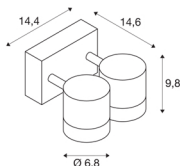

MYRA WALL

outdoor wall and ceiling light, double-headed, QPAR-51, IP55, anthracite, max.100W

TECHNICAL DATA

Item no.:	233095
Socket	GU10
Lamp	QPAR51
Number of sockets	2
Lamps included	No
Primary nominal voltage	220-240V ~50/60Hz mA/V
Tilt range	45 °
Horizontal rotation range	340 °
Width	14.6 cm
Height	9.8 cm
Depth	14.4 cm
Net weight	0.99 kg
Gross weight	1.226 kg
IP Code	IP 55
Safety class	I
Assembly	Surface
Assembly details	Ceiling,Wall
Wattage	50 W
Color	anthracite
BIG WHITE Page	686