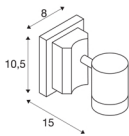

MYRA WALL

outdoor wall and ceiling light, single-headed, QPAR51, IP55, silver-grey, max. 50W

TECHNICAL DATA

Item no.:	233104
Socket	GU10
Lamp	QPAR51
Number of sockets	1
Lamps included	No
Primary nominal voltage	220-240V ~50/60Hz mA/V
Tilt range	45 °
Horizontal rotation range	340 °
Width	8 cm
Height	10.5 cm
Diameter	7 cm
Depth	15 cm
Net weight	0.569 kg
Gross weight	0.642 kg
IP Code	IP 55
Safety class	I
Assembly	Surface
Assembly details	Ceiling,Wall
Wattage	50 W
Color	grey
BIG WHITE Page	666