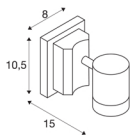

MYRA WALL

outdoor wall and ceiling light, single-headed, QPAR51, IP55, anthracite, max. 50W

TECHNICAL DATA

Item no.:	233105
Socket	GU10
Lamp	QPAR51
Number of sockets	1
Lamps included	No
Primary nominal voltage	220-240V ~50/60Hz mA/V
Tilt range	45 °
Horizontal rotation range	340 °
Width	8 cm
Height	10.5 cm
Diameter	7 cm
Depth	15 cm
Net weight	0.566 kg
Gross weight	0.636 kg
IP Code	IP 55
Safety class	I
Assembly	Surface
Assembly details	Ceiling,Wall
Wattage	50 W
Color	anthracite
BIG WHITE Page	666