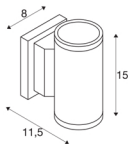

MYRA

outdoor wall light, QPAR51, IP55, up/down, silver-grey, max. 70W

TECHNICAL DATA

Item no.:	233114
Socket	GU10
Lamp	QPAR51
Number of sockets	2
Lamps included	No
Number of different light outlets	2
Primary nominal voltage	220-240V -50/60Hz mA/V
Width	8 cm
Height	15 cm
Depth	11.5 cm
Net weight	0.605 kg
Gross weight	0.804 kg
IP Code	IP 55
Safety class	I
Impact resistance class	IK02
Impact resistance	0,2 Joule
Assembly	Surface
Assembly details	Wall
Wattage	35 W
Color	grey
BIG WHITE Page	644