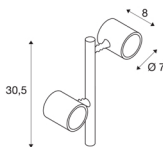

MYRA 2

outdoor spike luminaire, double-headed, LED GU10
51mm, IP44, silver-grey, 18W

TECHNICAL DATA

Item no.:	233184
Socket	GU10
Number of sockets	2
Primary nominal voltage	220-240V ~50/60Hz mA/V
Tilt range	45 °
Horizontal rotation range	340 °
Width	25 cm
Height	30.5 cm
Net weight	1.078 kg
Gross weight	1.479 kg
IP Code	IP 44
Safety class	I
Assembly details	Ground with Acc.
Wattage	4.5 W
Color	grey
BIG WHITE Page	583