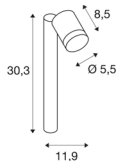

HELIA

outdoor floor stand, single-headed, LED, 3000K, IP55, anthracite, 8W, optional spike luminaire

The puristic HELIA path light and floor stand is made of aluminium and fitted with one lamp head. The luminaire is equipped with a warm-white high-voltage LED. The light, which comes in anthracite, is connected directly to the 230V mains supply. With protection class IP55, the floodlight is suitable for outdoor use. This luminaire contains dimmable LED lamps. The lamps in the luminaire cannot be replaced. The HELIA series also contains pendants, wall lights and display floodlights as such it can be used universally.

TECHNICAL DATA

Item no.:	233275
Number of different light outlets	1
Primary nominal voltage	220-240V ~50/60Hz mA/V
Secondary power / secondary voltage ^e	500mA
Width	5.5 cm
Height	30.3 cm
Depth	11.9 cm
Net weight	0.774 kg
Gross weight	1.027 kg
IP Code	IP 55
Safety class	I
Impact resistance class	IK04
Assembly	Surface
Assembly details	Ground with Acc.
Wattage	6.5 W
Lumen	440 lm
Colour temperature	3000 Kelvin
Beam angle	35 °
Color	anthracite
CRI	80
LXXBXX data	L70B50
Minimum ambient temperature	-20 °C