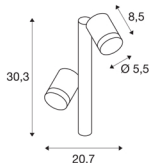

HELIA

outdoor floor stand, double-headed, LED, 3000K, IP55, anthracite, 16W, optional spike luminaire