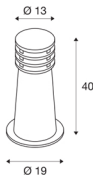

RUSTY 40

outdoor floor stand, LED, 3000K, round, rusted steel, Ø/H 19/40 cm

TECHNICAL DATA

Item no.:	233407
Primary nominal voltage	220-240V ~50/60Hz mA/V
Height	40 cm
Diameter	19 cm
Net weight	8.416 kg
Gross weight	9.128 kg
IP Code	IP 55
Safety class	I
Assembly	Surface
Assembly details	Ground
Wattage	9 W
Lumen	70 lm
Colour temperature	3000 Kelvin
Color	rust
CRI	80
LXXBXX data	L70B50
Minimum ambient temperature	-20 °C
Maximum ambient temperature	45 °C
BIG WHITE Page	532