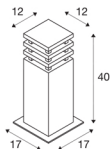

RUSTY SQUARE 40

outdoor floor stand, LED, 3000K, square, rusted steel, L/W/H 12/12/40

TECHNICAL DATA

Item no.:	233427
Primary nominal voltage	220-240V ~50/60Hz mA/V
Length	12 cm
Width	12 cm
Height	40 cm
Net weight	11.872 kg
Gross weight	12.484 kg
IP Code	IP 55
Safety class	I
Assembly	Surface
Assembly details	Ground
Wattage	9 W
Lumen	90 lm
Colour temperature	3000 Kelvin
Color	rust
CRI	80
LXXBXX data	L70B50
Minimum ambient temperature	-20 °C
Maximum ambient temperature	45 °C
BIG WHITE Page	528