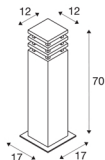

RUSTY SQUARE 70

outdoor floor stand, LED, 3000K, square, rusted steel, L/W/H 12/12/71

TECHNICAL DATA

Item no.:	233437
Primary nominal voltage	220-240V ~50/60Hz mA/V
Length	12 cm
Width	12 cm
Height	71 cm
Net weight	17.57 kg
Gross weight	18.458 kg
IP Code	IP 55
Safety class	I
Assembly	Surface
Assembly details	Ground
Wattage	9 W
Lumen	90 lm
Colour temperature	3000 Kelvin
Color	rust
CRI	80
LXXBXX data	L70B50
Minimum ambient temperature	-20 °C
Maximum ambient temperature	45 °C
BIG WHITE Page	528