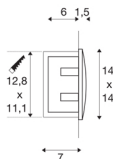

## DOWNUNDER OUT LED L

outdoor recessed wall light, LED, 3000K, white

The DOWNUNDER OUT LED L recessed wall light is made of aluminium, and outfitted with high output SMD LEDs that produce downward directed, glare-free light emission. Thanks to its IP55 protection class, the luminaire is suitable for outdoor use. The luminaire is connected directly to the 230V mains supply. A mounting pot is included in the delivery for simple assembly.

## TECHNICAL DATA

Item no.:	233611
Primary nominal voltage	220-240V ~50/60Hz mA/V
Secondary power / secondary voltage	300mA
Width	14 cm
Height	14 cm
Depth	5 cm
Installation length	12.8 cm
Installation width	11.1 cm
Installation depth	7 cm
Net weight	0.496 kg
Gross weight	0.584 kg
IP Code	IP 55
Safety class	I
Assembly	Recessed
Assembly details	Wall
Wattage	3.3 W
Lumen	155 lm
Colour temperature	3000 Kelvin
Color	white
CRI	80
LXXBXX data	L70B50
Minimum ambient temperature	-25 °C