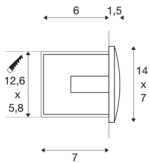

DOWNUNDER OUT LED M

outdoor recessed wall light, LED, 3000K, white

The DOWNUNDER OUT LED M recessed wall light is made of aluminium, and outfitted with high output SMD LEDs that produce downward directed, glare-free light emission. Thanks to its IP55 protection class, the luminaire is suitable for outdoor use. The luminaire is connected directly to the 230V mains supply. A mounting pot is included in the delivery for simple assembly.

TECHNICAL DATA

Item no.:	233621
Primary nominal voltage	220-240V ~50/60Hz mA/V
Secondary power / secondary voltage	300mA
Width	14 cm
Height	7 cm
Depth	5 cm
Installation length	12.6 cm
Installation width	5.8 cm
Installation depth	7 cm
Net weight	0.32 kg
Gross weight	0.359 kg
IP Code	IP 55
Safety class	I
Assembly	Recessed
Assembly details	Wall
Wattage	4 W
Lumen	155 lm
Colour temperature	3000 Kelvin
Color	white
CRI	80
LXXBXX data	L70B50
Minimum ambient temperature	-25 °C