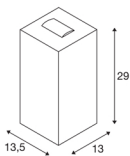

TECHNICAL DATA

Item no.:	234515
Number of different light outlets	2
Primary nominal voltage	220-240V ~50/60Hz mA/V
Secondary power / secondary voltage	500mA
Width	13 cm
Height	29 cm
Depth	13.5 cm
Net weight	2.363 kg
Gross weight	2.6 kg
IP Code	IP 44
Safety class	I
Impact resistance class	IK02
Impact resistance	0,2 Joule
Assembly	Surface
Assembly details	Wall
Wattage	29 W
Lumen	2130 lm
Colour temperature	3000 Kelvin
Beam angle	24 °
Color	anthracite
CRI	80
LXXBXX data	L70B50