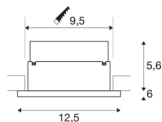

P-LIGHT

recessed fitting, LED, 6000K, round, white, 5W

TECHNICAL DATA

Item no.:	240006
Number of different light outlets	1
Primary nominal voltage	220-240V ~50Hz mA/V
Height	6.2 cm
Diameter	12.5 cm
Installation diameter	9.5 cm
Installation depth	7.5 cm
Net weight	0.41 kg
Gross weight	0.477 kg
IP Code	IP 20
Safety class	II
Assembly	Recessed
Assembly details	Ceiling
Wattage	5 W
Lumen	120 lm
Colour temperature	6000 Kelvin
Beam angle	90 °
Color	white
CRI	70
LXXBXX data	L70B50
BIG WHITE Page	420