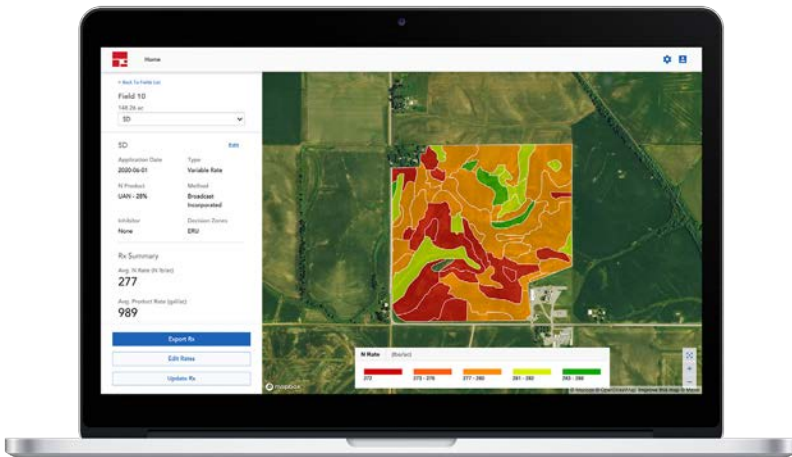

When Precision Matters

Make every input count with expert advice and custom prescriptions, all season long.

Take control of field variability and make the most of every seeding, fertility and nitrogen input. With Granular Agronomy, you get unlimited access to the expertise of a local Granular Certified Services Agent (CSA). Every recommendation we make and prescription we provide, from seeding rate to in-season fertilizer adjustments, is based on decades of Corteva's industry-leading research and patented agronomic models, and is customized to your farm.

Is it right for your farm?

- Have you noticed yield variability within your fields?
- Are you missing the expertise or time to consider all the variables that impact fertility?
- Do you have years of yield data sitting unused in a desk drawer?
- Want help maximizing the ROI of every input using variable rate technology?

Get variable rate seeding and fertility prescriptions, based on your farm's advanced soil classifications, topography, and historical yield data.

Adjust Plans In-Season

Your CSA will modify recommendations in-season based on weather and other variables for the greatest returns and yield impact.

Catch & Correct Issues Earlier

Get the benefits of Directed Scouting which includes near daily, 3-meter resolution satellite imagery and weekly priority scouting email alerts.

Get the Help You Need

Your local, highly trained CSA is by your side, all season, to answer questions and provide precision agronomy consultation and support.