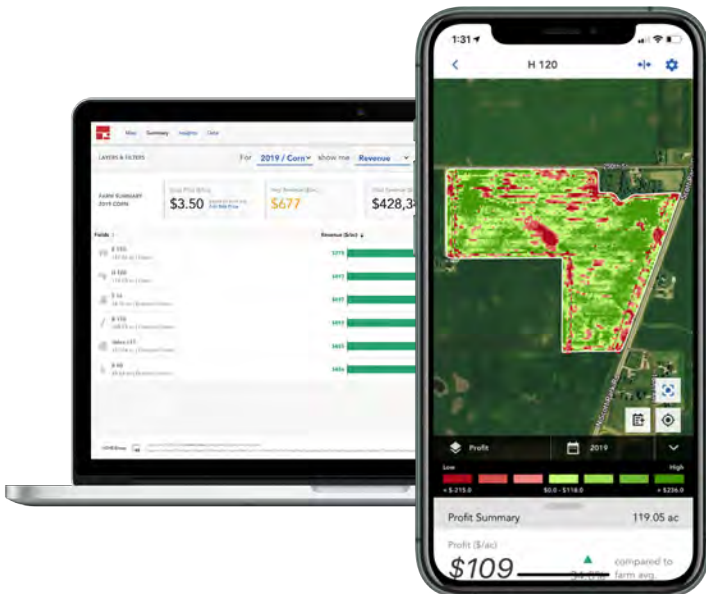

# Impact Your Bottom Line

Drive profitability with the data you have.

See what works on your farm in minutes not hours, for free, all in the palm of your hand. By automatically combining your planting and yield data with estimated revenue and costs, Granular Insights lets you see what's working and which acres are holding you back, so you can make decisions today that impact yield and profitability tomorrow. No more reconciling spreadsheets and multiple data sources, or missed opportunities to save. Just simple, straightforward analysis for better decision making.

## Is it right for your farm?

- Do you have yield and planting data sitting unused in a desk drawer?
- Do you farm multiple fields that you would like to compare?
- Are you tired of finding issues in the field after it's too late?
- Do you scroll through texts to recall what happened on a field?

### Make More Profitable Decisions

Compare profit on each acre with varieties planted or soil type using straightforward, side-by-side agronomic and financial map layers.

### Catch & Correct Issues Faster

Add on Directed Scouting for around \$1 per acre. With near daily, 3-meter resolution satellite imagery and weekly email alerts, you know where to scout first based on in-field changes. Save time with GPS-powered technology to pinpoint your exact location in the field.