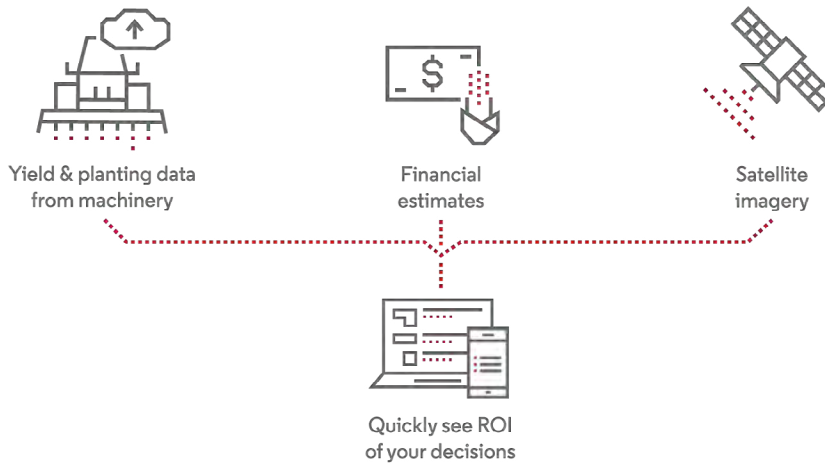

# Impact Your Bottom Line

Drive profitability with the data you have.

See what works on your farm in minutes not hours, for free, all in the palm of your hand. By automatically combining your planting and yield data with estimated revenue and costs, Granular Insights lets you see what's working and which acres are holding you back, so you can make decisions today that impact yield and profitability tomorrow. No more reconciling spreadsheets and multiple data sources, or missed opportunities to save. Just simple, straightforward analysis for better decision making.

## Is it right for your farm?

- Do you have yield and planting data sitting unused in a desk drawer?
- Do you farm multiple fields that you would like to compare?
- Are you tired of finding issues in the field after it's too late?
- Do you scroll through texts to recall what happened on a field?

### Make Use of Your Data

Easily upload yield and planting data you already collect from 10+ manufacturers, plus wireless sync with John Deere Operations Center.

### Catch & Correct Issues Faster

Add on Directed Scouting for around \$1 per acre. With near daily, 3-meter resolution satellite imagery and weekly email alerts, you know where to scout first based on in-field changes. Save time with GPS-powered technology to pinpoint your exact location in the field.