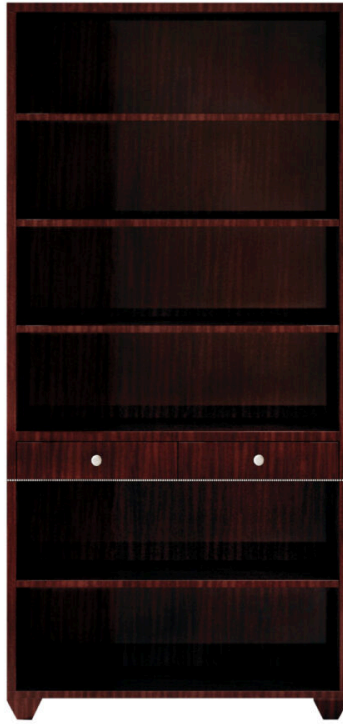

COUNCILL

CONTRACT

651-3675

Bunching Bookcase - Delineations

Delineations

Ribbon stripe Mahogany case. Four adjustable wood shelves. Two drawers with full extension accuride slides. Black and white checker pattern inlay. Square tapered foot.

Wood Species: Mahogany

Dimensions

Width: 36" (91.44 cm)

Height: 76" (193.04 cm)

Depth: 18" (45.72 cm)

Contact

616.243.3676
8am-5pm ET
customerservice@kindelfurniture.com

Headquarters