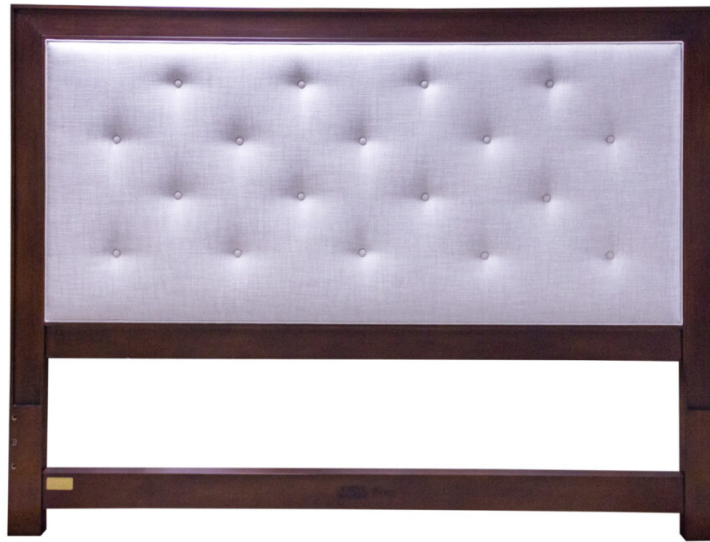

KINDEL

68-670-HB3

Facets Sandbox Frame Bed, King 60H **Dimensions**

Facets

The Facets headboard is available with multiple panel insert options in three heights. This King version is 60 inches high and features an Upholstery with Buttons and Sandbox Frame with Brass Ferrules. Shown in a Brighton (32). Also available as a bed without a sandbox frame. For more information on bed sizes and heights, plus the array of luxury options with Facets, Click [Here](#).

Wood Species: Maple

COM Required: 2.5 yards

Width: 64" (162.56 cm)

Height: 60" (152.4 cm)

Contact

616.243.3676
8am-5pm ET
customerservice@kindelfurniture.com

Headquarters

Kindel Grand Rapids
4047 Eastern Ave SE
Grand Rapids, MI 49508
616.243.3676