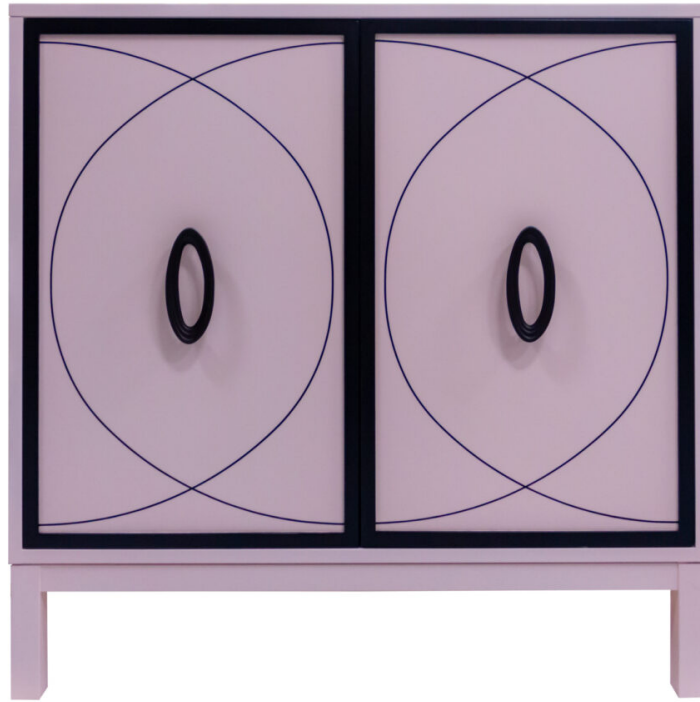

COUNCILL

CONTRACT

68-1-DR22-BP1

Facets 36" Chest, Two Door

Facets

The 36" Chest is available with doors or drawers.

This version is 36" wide with drawers. The doors feature, flat frame, knowledge fine line, parson base, textured oval pull. Finished in Blush (41) and Black (80).

For more information on the array of luxury options with Facets, [Click Here](#).

Wood Species: Maple

Dimensions

Width: 36" (91.44 cm)

Height: 39" (99.06 cm)

Depth: 18" (45.72 cm)

Contact

616.243.3676
8am-5pm ET
customerservice@kindelfurniture.com

Headquarters

Kindel Grand Rapids
4047 Eastern Ave SE
Grand Rapids, MI 49508
616.243.3676