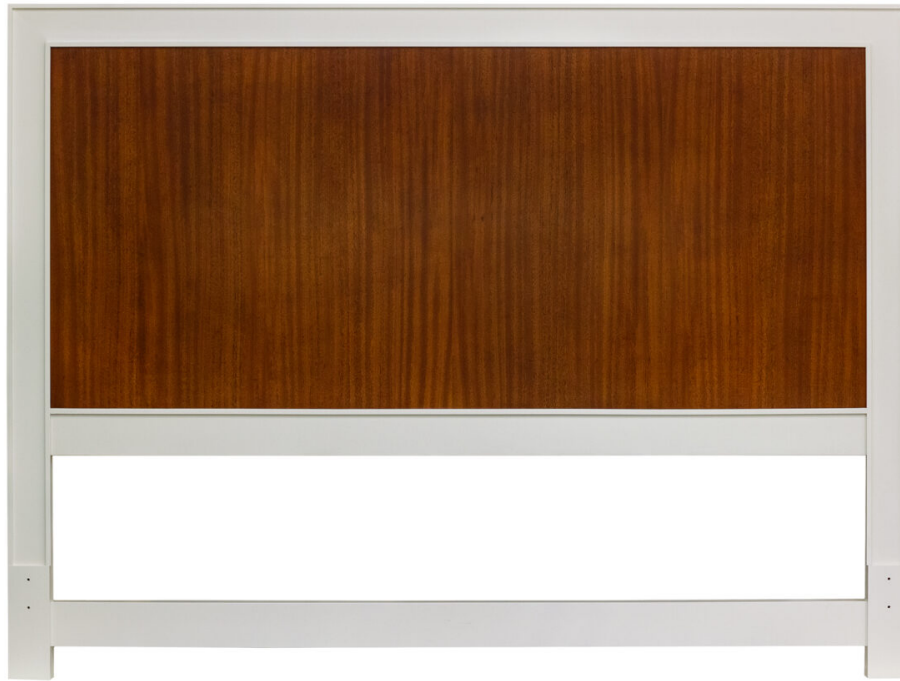

COUNCILL

68-660-HR3

Facets Headboard, King 60H

Facets

The Facets headboard is available with multiple panel insert options in three heights. This version is King, 60 inches high and features Ribbon Stripe Mahogany veneer inset panel. Finished in Bone (71) and Brighton (32). A metal bed frame is included. Also available as a bed with a sandbox frame.

For more information on bed sizes and heights, plus the array of luxury options with Facets, [Click Here](#).

Wood Species: Maple

Dimensions

Height: 60" (152.4 cm)

Contact

616.243.3676
8am-5pm ET
customerservice@kindelfurniture.com