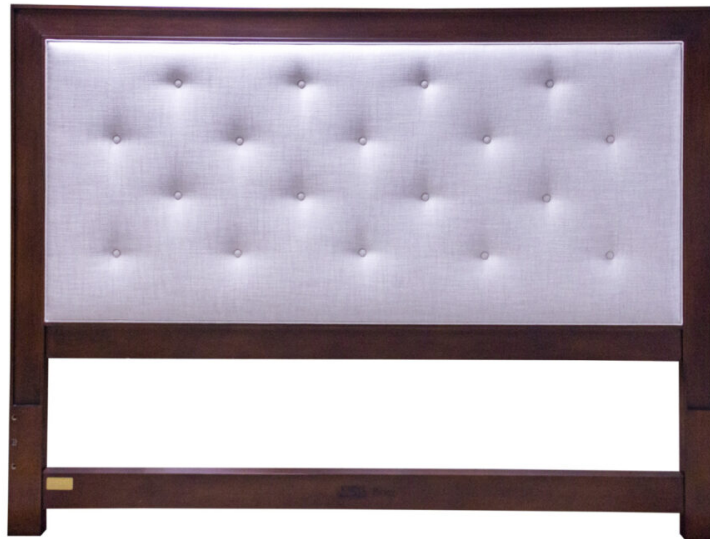

COUNCILL

68-670-HB3

Facets Sandbox Frame Bed, King 60H

Dimensions

Width: 64" (162.56 cm)

Height: 60" (152.4 cm)

Facets

The Facets headboard is available with multiple panel insert options in three heights. This King version is 60 inches high and features an Upholstery with Buttons and Sandbox Frame with Brass Ferrules. Shown in a Brighton (32). Also available as a bed without a sandbox frame. For more information on bed sizes and heights, plus the array of luxury options with Facets, [Click Here](#).

Wood Species: Maple

COM Required: 2.5 yards

Contact

616.243.3676
8am-5pm ET
customerservice@kindelfurniture.com

Headquarters

Kindel Grand Rapids
4047 Eastern Ave SE
Grand Rapids, MI 49508
616.243.3676

High Point Showroom