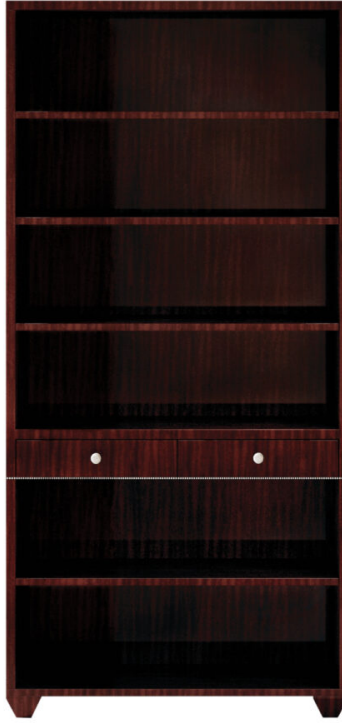

COUNCILL

CONTRACT

651-3675

Bunching Bookcase - Delineations

Delineations

Ribbon stripe Mahogany case. Four adjustable wood shelves. Two drawers with full extension accuride slides. Black and white checker pattern inlay. Square tapered foot.

Wood Species: Mahogany

Dimensions

Width: 36" (91.44 cm)

Height: 76" (193.04 cm)

Depth: 18" (45.72 cm)

Contact

616.243.3676
8am-5pm ET
customerservice@kindelfurniture.com

Headquarters