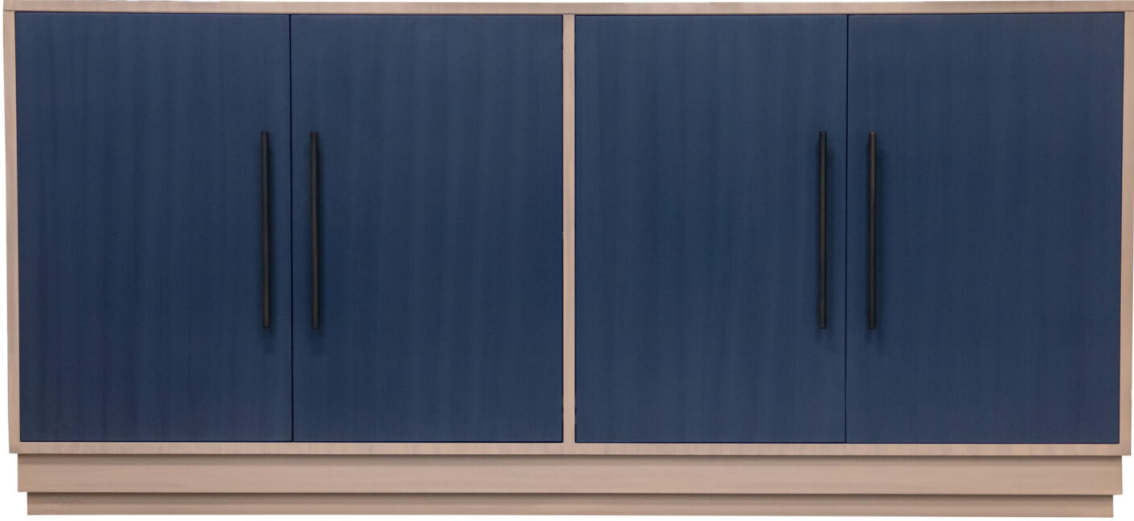

COUNCILL

68-2-DR1-DR1-BL2

Facets 72" Credenza, Four Door

Facets

The 72" Credenza is available with doors and drawers.

This version is 72" wide with 4 doors. The doors feature step plinth base, slim bar pulls in brushed nickel. Finished in Grey Striata (375) and Indigo Striata (373).

For more information on the array of luxury options with Facets, [Click Here](#).

Wood Species: Maple

Dimensions

Width: 72" (182.88 cm)

Height: 33" (83.82 cm)

Depth: 18" (45.72 cm)

Contact

616.243.3676
8am-5pm ET
customerservice@kindelfurniture.com

Headquarters

Kindel Grand Rapids
4047 Eastern Ave SE
Grand Rapids, MI 49508
616.243.3676

High Point Showroom

200 Steele Building
Suite 103
High Point, NC 27260